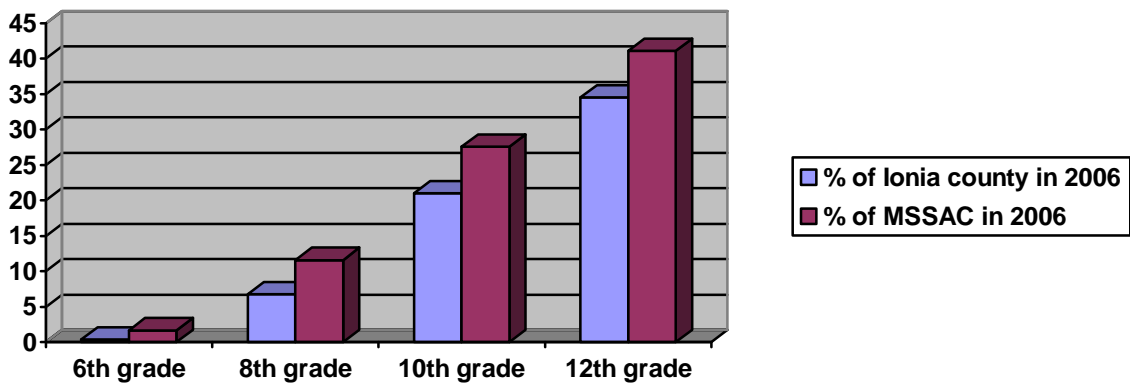

Ionia County Substance Abuse Initiative

Data in Action

Focus for February: Marijuana

High School Students Marijuana use in their life time.

❖ 2006 Prevention Needs Assessment Data Tables

High School Students Marijuana use in during the past 30 days